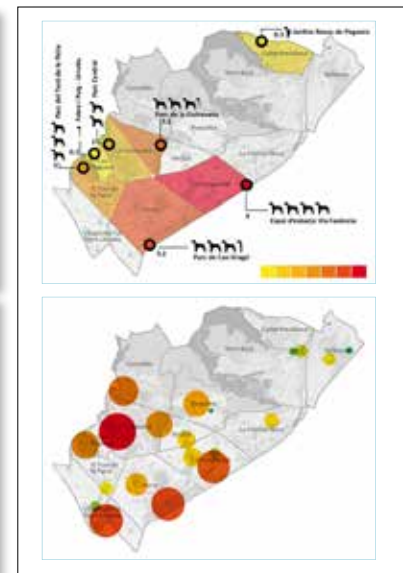

*Graphics, charts and heat maps
Report for the district of 9 Barris (Barcelona)
on responsible dog ownership and use of designated dog parks
(layout was not designed by me)*

You can download the full pdf here

*damiathews@gmail.com
www.damiathews.com
+34 669070144*