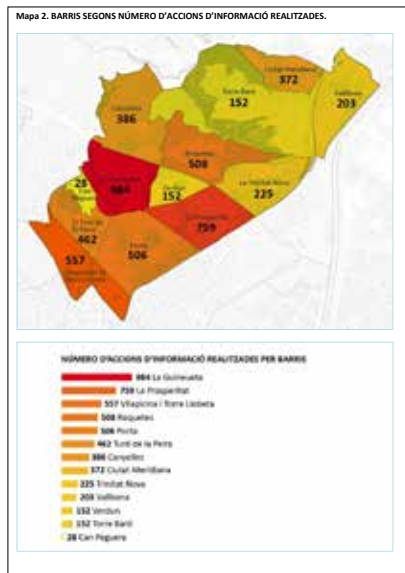

*Graphics, charts and heat maps
Report for the district of 9 Barris (Barcelona)
on responsible dog ownership and use of designated dog parks
(layout was not designed by me)*

You can download the full pdf here

*damiathews@gmail.com
www.damiathews.com
+34 669070144*